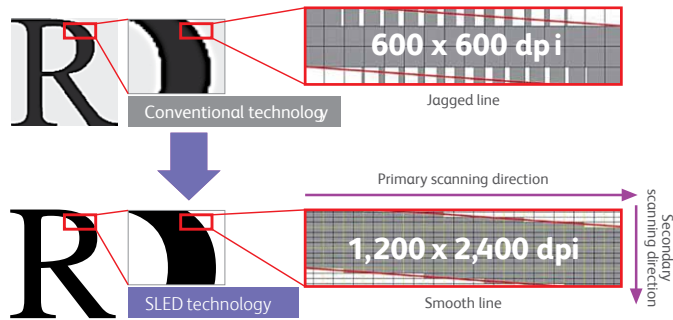

The built-in USB port makes walk-up functionality simple, allowing you to print and scan to and from a USB memory stick without the need of a PC.

Make an impression

Class-leading technology delivers amazing print quality in a stylish compact design.

New CCSLED Technology with IReCT

Newly developed CCSLED (Current Confinement Self-Scanning Light Emitting Device) & STYLS (Set-Type ThYristor Logic SLED) technology allows high-resolution output at 1200 x 2400 dpi quality, whilst achieving compactness and power-saving benefits.

IReCT (Image Registration Control Technology) ensures each printed colour is corrected by digitally processed 2400 dpi high-resolution data, ensuring improved registration accuracy and ultra-precision image reproduction.

Gradation control in secondary scanning direction enables smoother reproduction of black lines and character outlines. This feature is especially effective on the lines in low angles. The result is smoother, sharper image reproduction.