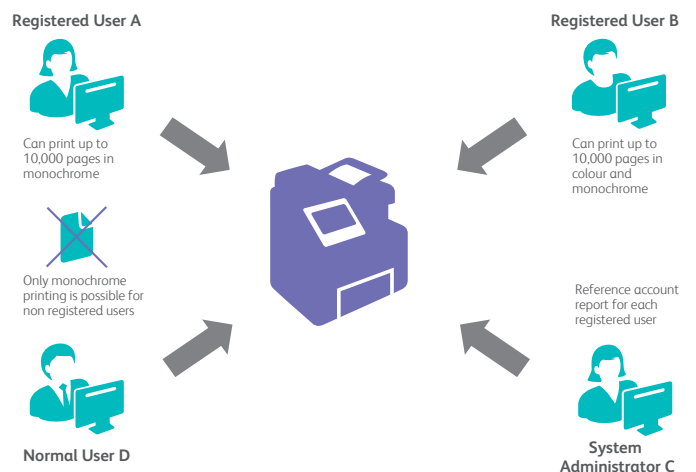

Manage your print costs

Control and manage colour usage with Auditor

With Auditor, you can define user usage limits for colour printing. This makes it easier to track, analyse and manage print expenses.