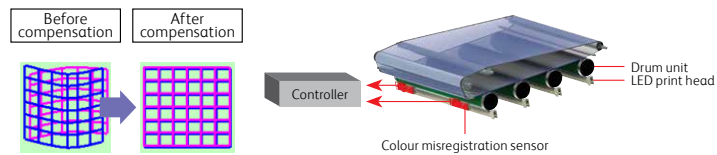

IReCT (Image Registration Control Technology) ensures each printed colour is corrected by digitally processed 2400 dpi high-resolution data, ensuring improved registration accuracy and ultra-precision image reproduction.

Gradation control in secondary scanning direction enables smoother reproduction of black lines and character outlines. This feature is especially effective on the lines in low angles. The result is smoother, sharper image reproduction.

Lower running costs and emissions

Clever technology helping to reduce running costs and it's footprint on the environment

High yield, lower costs

High-yield toner cartridges allow longer periods of uninterrupted productivity, reducing your total cost of operation.

Save with Super EA-ECO Toner

The newly developed Super EA-Eco Toner applies a new polyester resin that dramatically effects the viscosity of the toner with changes in temperature. This enables Super EA-Eco Toner to achieve 10-15°C lower fusing temperature than standard toner, reducing power consumption by up to 20%, and reducing CO2 emissions by up to 35%. That means bigger savings for you and a greener planet for us all.